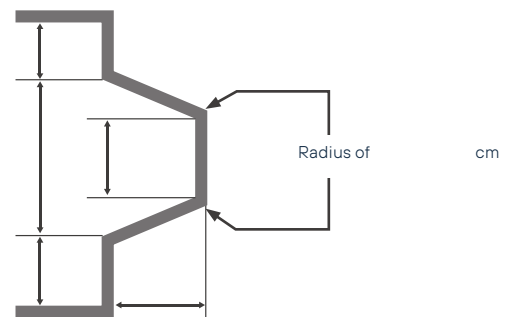

Bevelled corners: A: cm B: cm C: cm

BEVELLED CORNERS

90 degree corners

Rounded corners: cm

Bevelled corners: A: cm B: cm C: cm

90 degree corners

Rounded corners: cm

Bevelled corners: A: cm B: cm C: cm

Stairs Cutout

Rectangular

Special shape (except polycarbonate and flat slats)

STRAIGHT STAIR SECTION

TRAPEZIUM STAIR SECTION

ROMAN STAIR SECTION

Divide the half circle of the staircase into 8 equal parts. Read the dimensions of : (e.g. from 1 to 4; from 4 to 9..)

1/2	cm
2/9	cm
1/3	cm
3/9	cm
1/4	cm
4/9	cm
1/5	cm
5/9	cm
1/6	cm
6/9	cm
1/7	cm
7/9	cm
1/8	cm
8/9	cm
1/8	cm

Slats

CLASSIC

Cream White  (RAL9001)

Arctic Blue  (RAL5012)

Silex Grey  (RAL 7032)

Pebble Grey  (RAL7004)