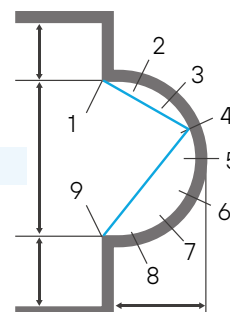

**Rectangular
Special shape**

(except polycarbonate and flat slats)

SLATS

90 degree corners

Rounded corners: cm

Bevelled corners: A: cm B: cm C: cm

90 degree corners

Rounded corners: cm

Bevelled corners: A: cm B: cm C: cm

BEVELLED CORNERS

90 degree corners

Rounded corners: cm

Bevelled corners: A: cm B: cm C: cm

90 degree corners

Rounded corners: cm

Bevelled corners: A: cm B: cm C: cm

Stairs Cutout

Rectangular

Special shape (except polycarbonate and flat slats)

STRAIGHT STAIR SECTION

TRAPEZIUM STAIR SECTION

ROMAN STAIR SECTION

Divide the half circle of the staircase into 8 equal parts. Read the dimensions of : (e.g. from 1 to 4; from 4 to 9..)

1/2	cm
2/9	cm
1/3	cm
3/9	cm
1/4	cm
4/9	cm
1/5	cm
5/9	cm
1/6	cm
6/9	cm
1/7	cm
7/9	cm
1/8	cm
8/9	cm
1/8	cm

Slats

CLASSIC

Cream White  (RAL9001)

Arctic Blue  (RAL5012)

Silex Grey  (RAL 7032)

Pebble Grey  (RAL7004)