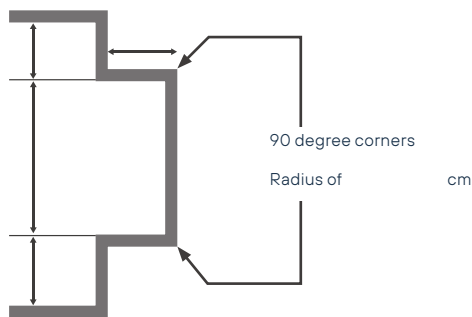

**Rectangular
Special shape**

(except polycarbonate and flat slats)

SLATS

90 degree corners

Rounded corners: cm

Bevelled corners: A: cm B: cm C: cm

90 degree corners

Rounded corners: cm

Bevelled corners: A: cm B: cm C: cm

BEVELLED CORNERS

90 degree corners

Rounded corners: cm

Bevelled corners: A: cm B: cm C: cm

90 degree corners

Rounded corners: cm

Bevelled corners: A: cm B: cm C: cm

Stairs Cutout

Rectangular

Special shape (except polycarbonate and flat slats)

STRAIGHT STAIR SECTION

TRAPEZIUM STAIR SECTION

ROMAN STAIR SECTION

Divide the half circle of the staircase into 8 equal parts. Read the dimensions of : (e.g. from 1 to 4; from 4 to 9..)

1/2	cm
2/9	cm
1/3	cm
3/9	cm
1/4	cm
4/9	cm
1/5	cm
5/9	cm
1/6	cm
6/9	cm
1/7	cm
7/9	cm
1/8	cm
8/9	cm
1/8	cm

Slats

CLASSIC

Cream White  (RAL9001)

Arctic Blue  (RAL5012)

Silex Grey  (RAL 7032)

Pebble Grey  (RAL7004)