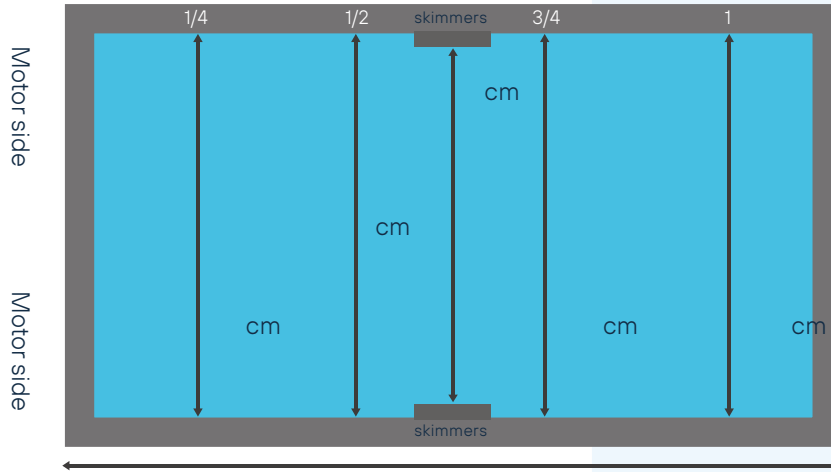

**Rectangular
Special shape**

(except polycarbonate and flat slats)

SLATS

90 degree corners

Rounded corners: cm

Bevelled corners: A: cm B: cm C: cm

90 degree corners

Rounded corners: cm

Bevelled corners: A: cm B: cm C: cm

BEVELLED CORNERS

90 degree corners

Rounded corners: cm

Bevelled corners: A: cm B: cm C: cm

90 degree corners

Rounded corners: cm

Bevelled corners: A: cm B: cm C: cm