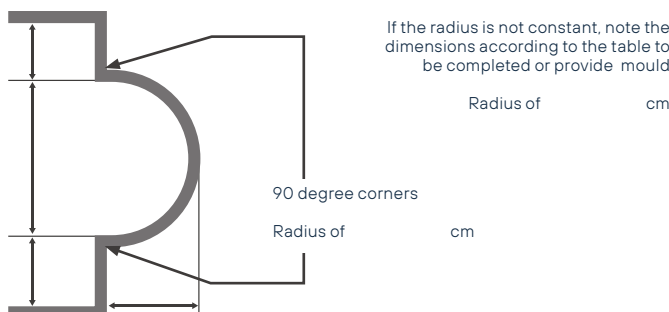

Bevelled corners: A: cm B: cm C: cm

BEVELLED CORNERS

90 degree corners

Rounded corners: cm

Bevelled corners: A: cm B: cm C: cm

90 degree corners

Rounded corners: cm

Bevelled corners: A: cm B: cm C: cm

Stairs Cutout

Rectangular

Special shape (except polycarbonate and flat slats)

STRAIGHT STAIR SECTION

TRAPEZIUM STAIR SECTION

ROMAN STAIR SECTION

Divide the half circle of the staircase into 8 equal parts. Read the dimensions of : (e.g. from 1 to 4; from 4 to 9..)